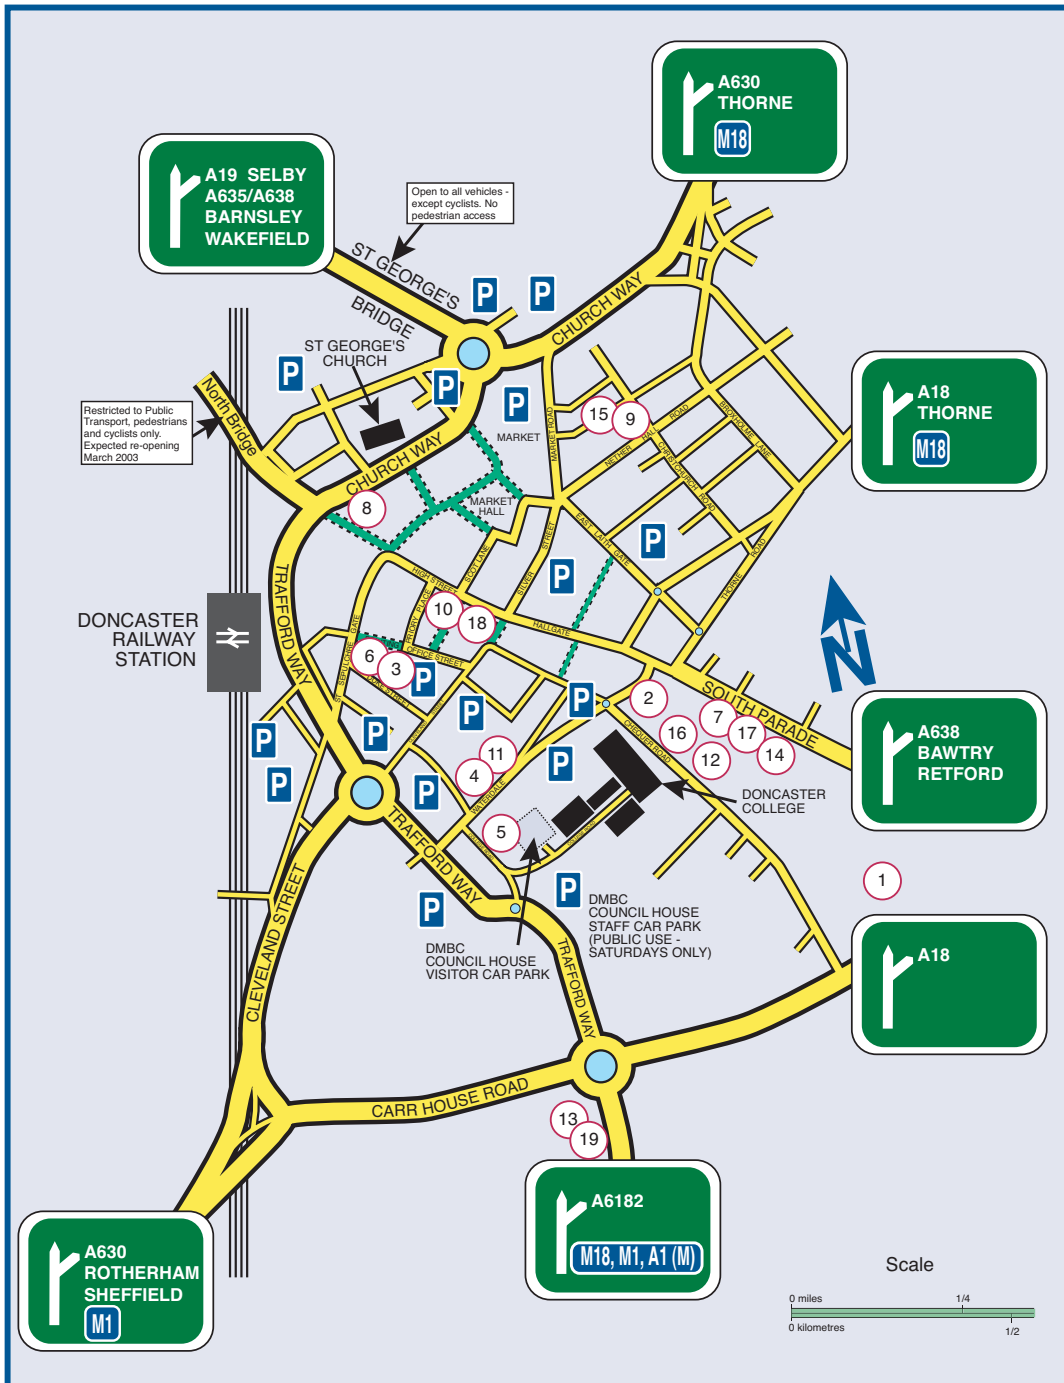

Location Map

Doncaster Town Centre

Key to Town Centre Map

- 1 Carr House (Danum Road)
- 2 Civic Theatre
- 3 Colonnades
- 4 Copley House
- 5 Council House
- 6 Danum House
- 7 Denison House
- 8 Guild Hall
- 9 Nether Hall
- 10 Mansion House
- 11 Library (Central)
- 12 Scarborough House
- 13 Unity House
- 14 Registrars (Elmfield House)
- 15 Computers (Copley Road)
- 16 Museum & Art Gallery
- 17 Hall Cross House
- 18 Blue Building
- 19 St Leger Homes

Find your way to Doncaster

Doncaster
Metropolitan Borough Council

Regional Location Map

Doncaster

Travelling Directions

If travelling from the North, Doncaster is accessible from either the A1(M), via the A638, A635, or A630, or the M18 via the A6182 at Junction 3. From the South, if travelling on the M1, follow the sign posts to the M18(North) and exit at Junction 3 (A6182).

Alternatively the A630 Rotherham/Sheffield Road, will bring you within easy reach of Council House. We are a short walk from the Railway Station and Northern & Southern Bus Stations.

Find your way to Doncaster