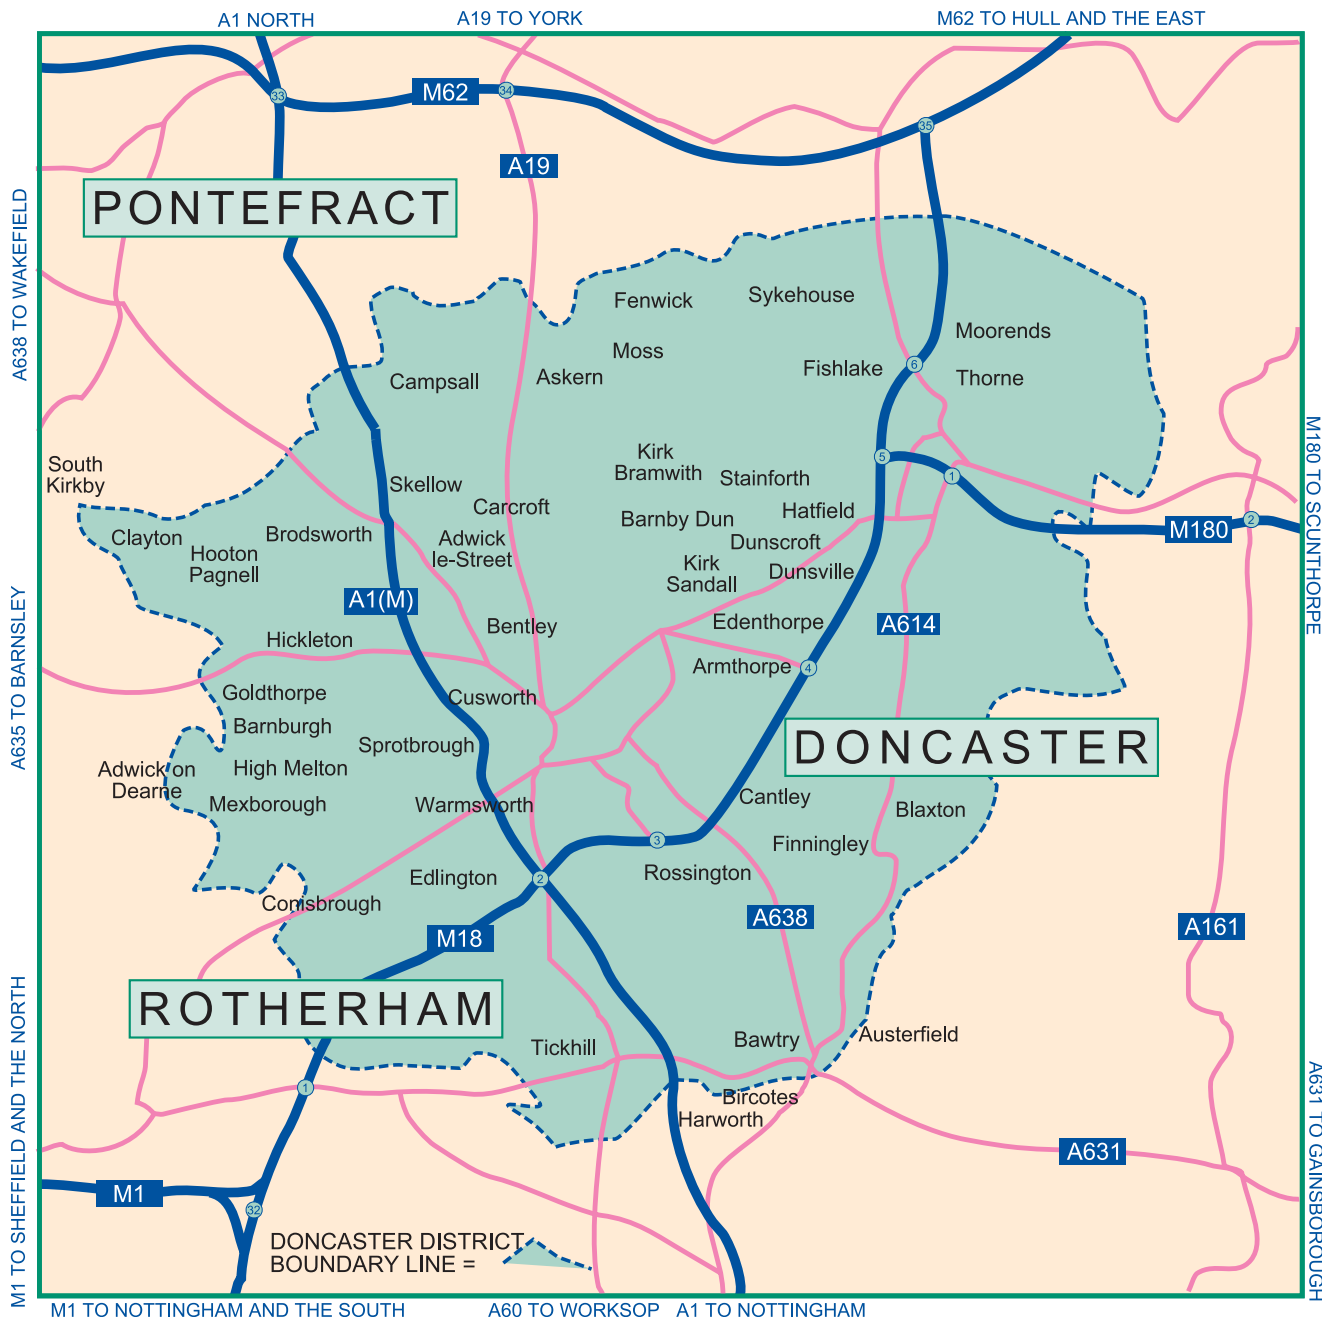

Location Map

Doncaster Town Centre

Key to Town Centre Map

- 1 Carr House (Danum Road)
- 2 Civic Theatre
- 3 Colonnades
- 4 Copley House
- 5 Council House
- 6 Danum House
- 7 Denison House
- 8 Guild Hall
- 9 Nether Hall
- 10 Mansion House
- 11 Library (Central)
- 12 Scarborough House
- 13 Unity House
- 14 Registrars (Elmfield House)
- 15 Computers (Copley Road)
- 16 Museum & Art Gallery
- 17 Hall Cross House
- 18 Blue Building
- 19 St Leger Homes

Find your way to Doncaster

Doncaster
Metropolitan Borough Council

Regional Location Map

Doncaster

Travelling Directions

If travelling from the North, Doncaster is accessible from either the A1(M), via the A638, A635, or A630, or the M18 via the A6182 at Junction 3. From the South, if travelling on the M1, follow the sign posts to the M18(North) and exit at Junction 3 (A6182).

Alternatively the A630 Rotherham/Sheffield Road, will bring you within easy reach of Council House. We are a short walk from the Railway Station and Northern & Southern Bus Stations.

Find your way to Doncaster